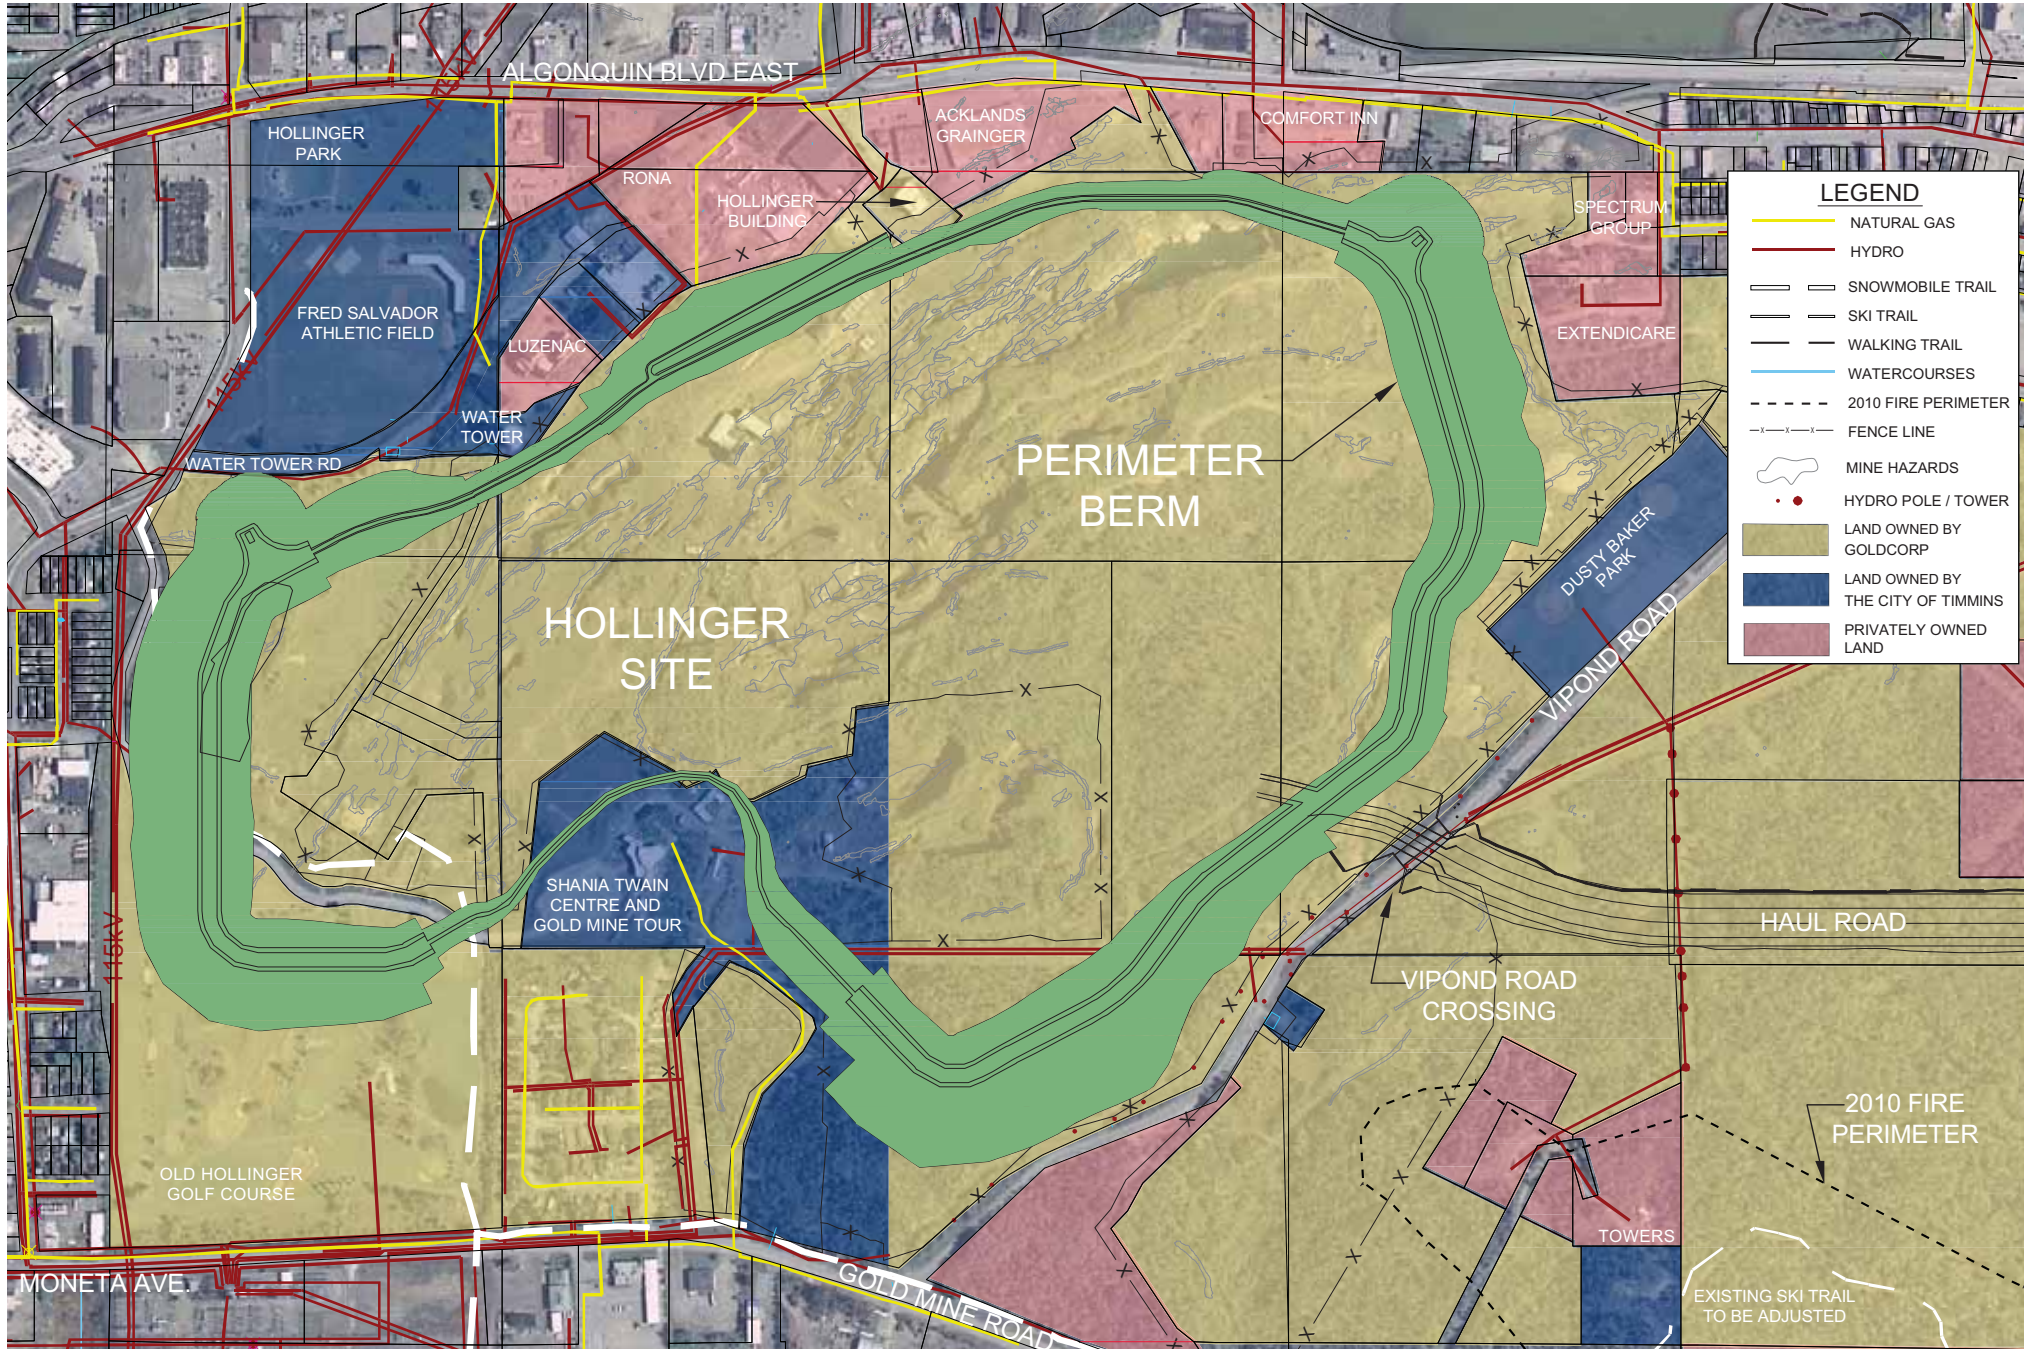

BERM AREA PLAN

LEGEND	
	NATURAL GAS
	HYDRO
	SNOWMOBILE TRAIL
	SKI TRAIL
	WALKING TRAIL
	WATERCOURSES
	2010 FIRE PERIMETER
	FENCE LINE
	MINE HAZARDS
	HYDRO POLE / TOWER
	LAND OWNED BY GOLDCORP
	LAND OWNED BY THE CITY OF TIMMINS
	PRIVATELY OWNED LAND